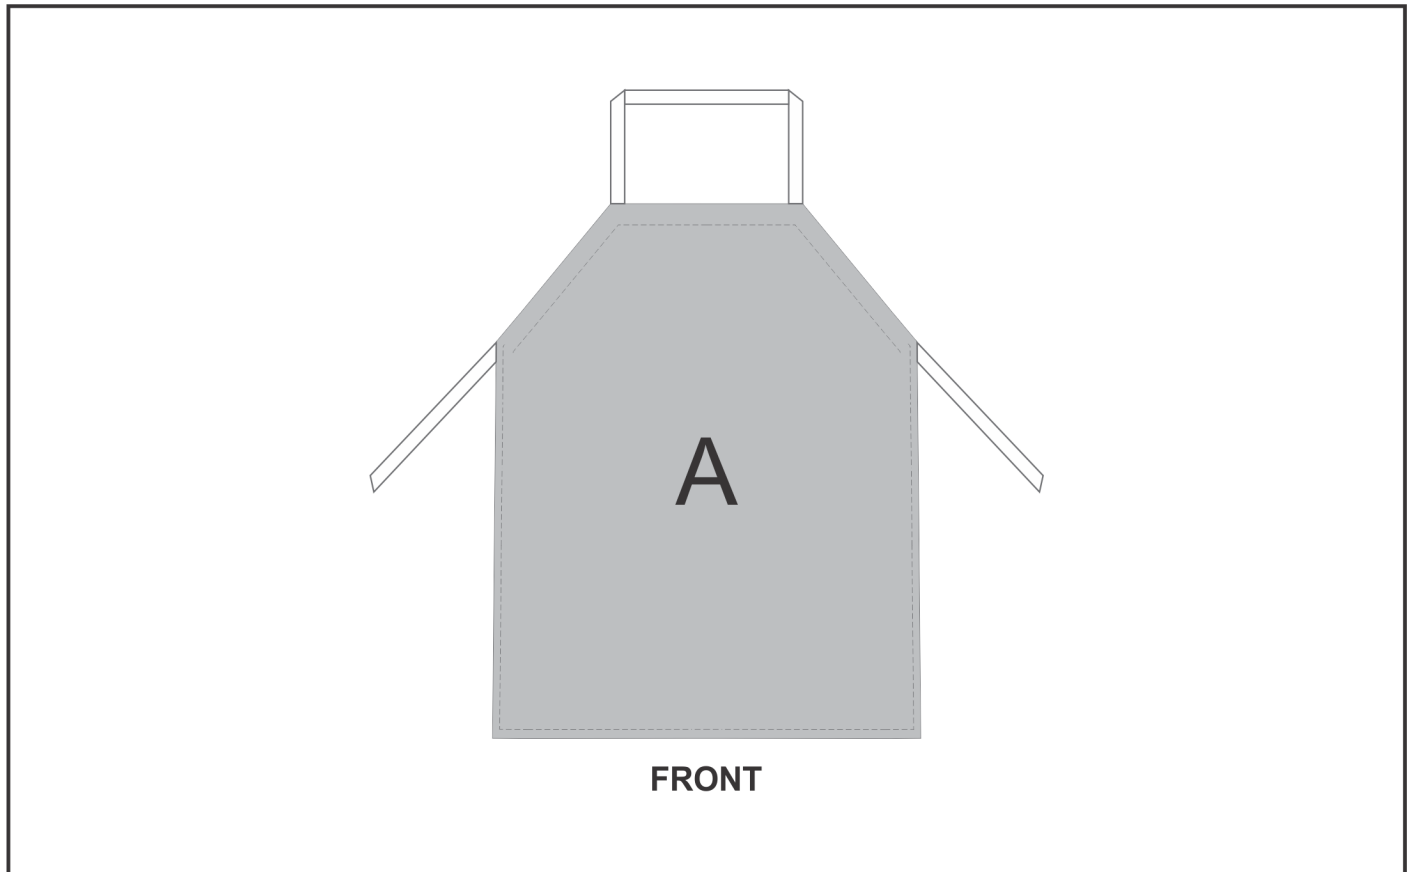

SG-HP-82-G

PPS Hoppla Bostock Apron

Need to know:

- Includes 1-Position Sublimation (setup fees apply)
- **Please Note: We cannot guarantee 100% logo Alignment on all Brandable Panels.**

Branding Options:

Position A

1. Custom Sublimation A (CPSUB-A)
Full Colour
Size: 617mm wide x 771mm high